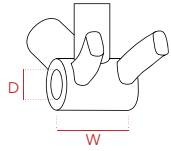

# Bottom Brackets for 30 mm axle

BSA30 Track  
Steel bearings

BSA30  
Ceramic or Steel bearings

ITA30  
Ceramic or Steel bearings

BB30 BEARING SET  
Ceramic or Steel bearings

BSA 68	(D Thread 1.37"x24T / W 68)	✓	✓		
BSA 73	(D Thread 1.37"x24T / W 73)		✓		
ITA	(D Thread 36mm x 24T / W 70)			✓	
BB30	(D 42 / W 68)				✓
BB30A	(D 42 / W 73)				✓
BB30-73	(D 42 / W 73)				✓
BB30-83	(D 42 / W 83)				✓
BB30-83 Ai	(D 42 / W 83)				✓
BB84	(D 42 / W 84.5)				✓

BSA 68	(D Thread 1.37"x24T / W 68)	✓	✓		
BSA 73	(D Thread 1.37"x24T / W 73)	✓			
ITA	(D Thread 36mm x 24T / W 70)			✓	
BB30	(D 42 / W 68)				✓
BB30A	(D 42 / W 73)				✓
BB30-73	(D 42 / W 73)				✓
BB30-83	(D 42 / W 83)				
BB30-83 Ai	(D 42 / W 83)				
BB84	(D 42 / W 84.5)				