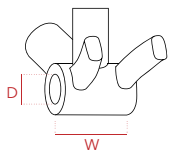

# Bottom Brackets for 30 mm axle

BSA30 Track  
Steel bearings

BSA30  
Ceramic or Steel bearings

ITA30  
Ceramic or Steel bearings

BB30 BEARING SET  
Ceramic or Steel bearings

BSA 68	(D Thread 1.37"x24T / W 68)	✓	✓		
BSA 73	(D Thread 1.37"x24T / W 73)		✓		
ITA	(D Thread 36mm x 24T / W 70)			✓	
BB30	(D 42 / W 68)				✓
BB30A	(D 42 / W 73)				✓
BB30-73	(D 42 / W 73)				✓
BB30-83	(D 42 / W 83)				✓
BB30-83 Ai	(D 42 / W 83)				✓
BB84	(D 42 / W 84.5)				✓

# Bottom Brackets for 24 mm axle

BB1 MTB BSA  
Ceramic or Steel bearings

BB1 ROAD BSA  
Ceramic or Steel bearings

BB1 ROAD ITA  
Steel bearings

BB4224 MTB  
Ceramic or Steel bearings

BB4224 ROAD  
Ceramic or Steel bearings

BSA 68	(D Thread 1.37"x24T / W 68)	✓	✓		
BSA 73	(D Thread 1.37"x24T / W 73)	✓			
ITA	(D Thread 36mm x 24T / W 70)			✓	
BB30	(D 42 / W 68)				✓
BB30A	(D 42 / W 73)				✓
BB30-73	(D 42 / W 73)				✓
BB30-83	(D 42 / W 83)				
BB30-83 Ai	(D 42 / W 83)				
BB84	(D 42 / W 84.5)				